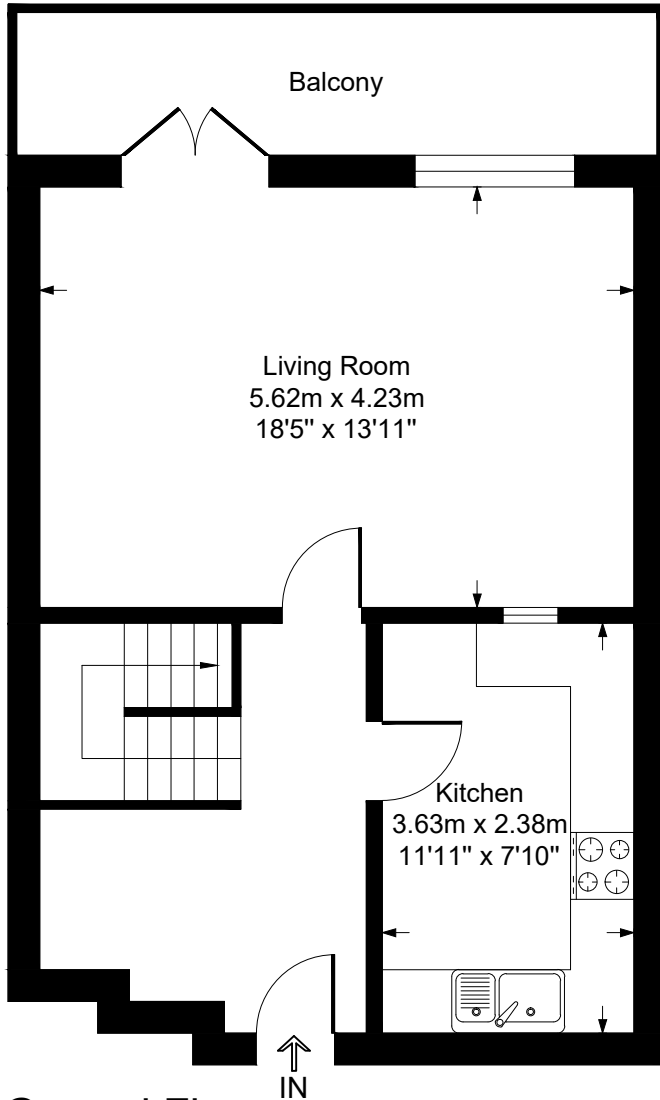

The Hyde

Approximate Gross Internal Floor Area = 97.2 sq m / 1047 sq ft

Ground Floor

First Floor