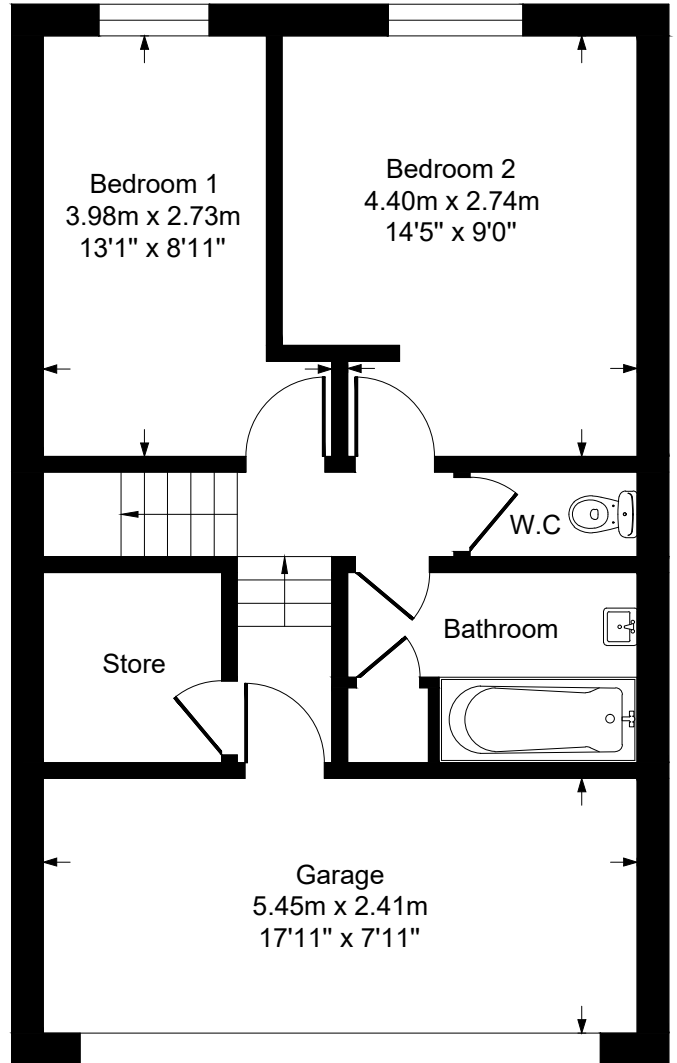

The Hyde

Approximate Gross Internal Floor Area = 97.2 sq m / 1047 sq ft

Ground Floor

First Floor